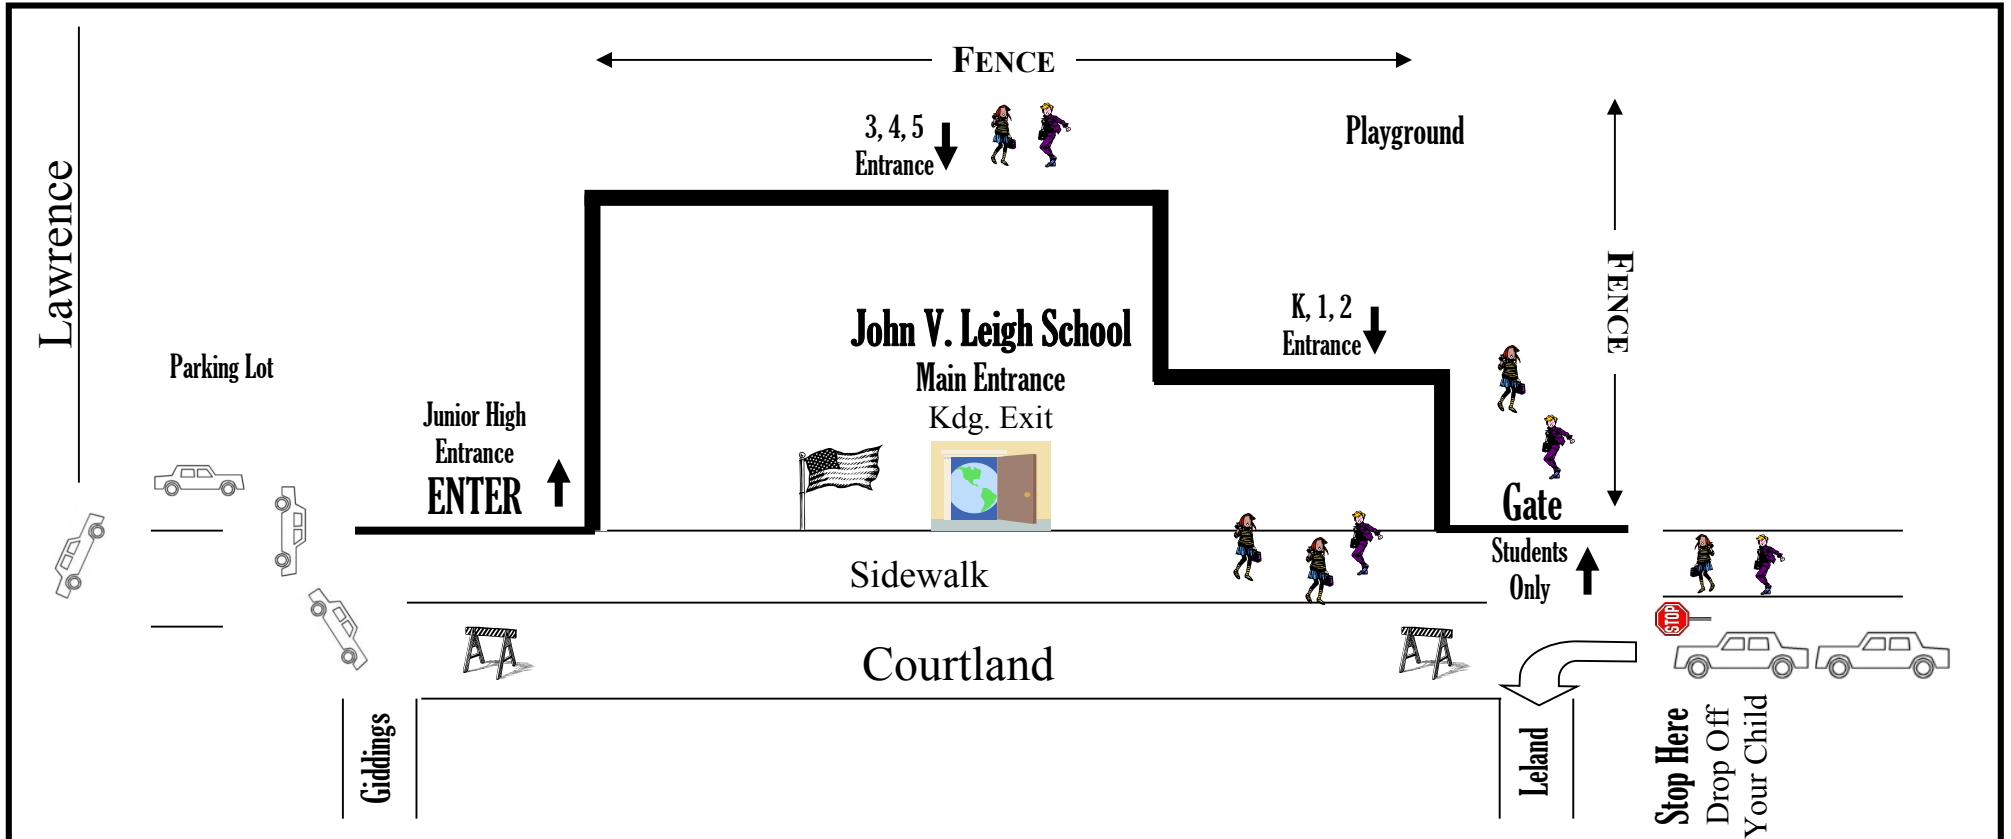

# K-5 Entrance Map

**Our goal is to keep all of our students safe!  
Your good example and cooperation are greatly appreciated.**

- Cross the streets at marked crosswalks only. Jay walking and crossing in the middle of the street is not permitted.
- Obey the crossing guards and all the posted traffic signs.
- Double parking is not allowed in the north parking lot.
- Please circle the block until you can legally park your car. Never block crosswalks or driveways or turn around in driveways.
- Always load and unload children when properly parked curbside. Never let the children exit your car from the street side.
- State law requires that school buses may not be passed when loading or unloading students. If the STOP arm is extended, you must wait until the arm is retracted before proceeding.
- Giddings and Leland are one way heading west from 7:45 AM – 9:00 AM & 2:15 PM – 4:00 PM. Courtland is closed to thru traffic at these times.
- Please respect the property of our neighbors.